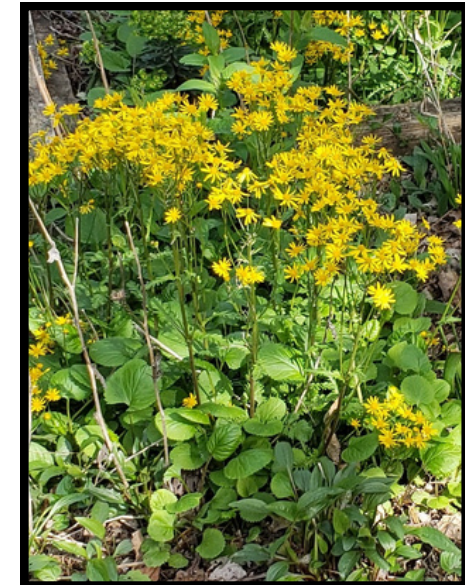

Packera aurea

Golden Ragwort

Bright golden yellow flowers shoot up in April, replacing dark purple buds. The rest of the year it is an evergreen groundcover that spreads/fills in quickly in most conditions. Great for preventing erosion or replacing invasive plants. Will grow almost anywhere. Will spread!

Rabbit and deer resistant.

Wildlife Value: Host plant for *Vanessa virginiensis* (American Lady) caterpillar. Attracts specialist bees and beneficial insects that help control pests. Provides nectar for the Orange Sulphur, Monarch, Variegated Fritillary, Eastern Black Swallowtail, Pearl Crescent, and Red Admiral butterflies.