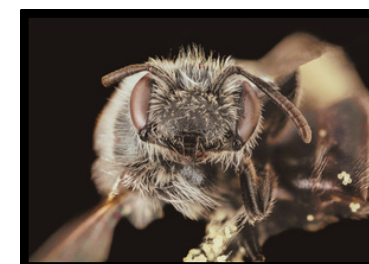

## Wild Cranesbill

Woodland plant native to the Central and Eastern US with long blooming pink flowers in early summer. Prefers light shade/part sun, moist to slightly dry conditions, and rich loamy soil with abundant organic matter. Also grows in full sun and can tolerate drought.

**Tolerates damage by deer and rabbits.**

**Wildlife Value:** Host plant for *Spilosoma virginica* (Virginian Tiger Moth/ Yellow Woollybear). Supports the specialist bee *Andrena distans* and has special value for native Bumble Bees. Seeds feed Mourning Doves and Bobwhite Quail. Provides nectar for several butterflies.