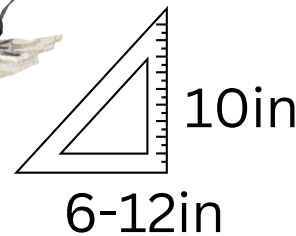

Spring ephemeral native to moist woodland areas in the Mid-Atlantic. This plant prefers to live under deciduous trees in moist rich humusy soils with good drainage.

Wildlife Value: Important early food source for native bumble bees

DEER RESISTANT, TOXIC